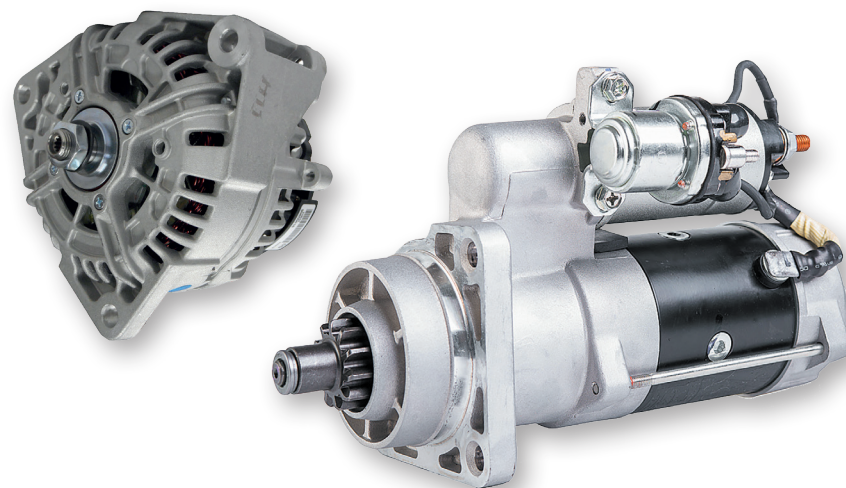

ALTERNATOR CROSS REFERENCES

Reference P/N	Replacement P/N	Model Family	Mount	Amps
1117622	1117619	20SI	J180 Hinge	50
1117623	1117647		J180 Hinge	35
1117631	1117647		J180 Hinge	35
1117826	8600721	36SI	J180 Hinge	60
2874863	8600017	24SI	J180 Hinge	70
3016627	1117647	20SI	J180 Hinge	35
3400698	19011153	33SI	J180 Hinge	100
3935530	19020307	22SI	J180 Hinge	70
4000590	19011210	33SI	J180 Hinge	75
4936879	8600017	24SI	J180 Hinge	70
4993343	8600017		J180 Hinge	70
5282841	8600017		J180 Hinge	70
8600050	8600479	34SI	Quad	75
8600154	8600017	24SI	J180 Hinge	70
8600276	8600333	33SI	J180 Hinge	100
8600360	8600017	24SI	J180 Hinge	70
8600400	8600721	36SI	J180 Hinge	60
8600400	8600721		J180 Hinge	60
8600407	8600017	24SI	J180 Hinge	70
8600504	8600017		J180 Hinge	70
19010008	19010002	26SI	J180 Hinge	75
19011175	19011153	33SI	J180 Hinge	100
19011192	19011210		J180 Hinge	75
19011207	8600722	34SI	Pad	75
19020382	19020307	22SI	J180 Hinge	70
200-2232	8600722	34SI	Pad	75
266-7226	8600479		Quad	75
316-7251	8600333	33SI	J180 Hinge	100
333-1184	8600721	36SI	J180 Hinge	60
3E-7577	19010002	26SI	J180 Hinge	75
4N-3986	8600721	36SI	J180 Hinge	60
5N-5692	1117619	20SI	J180 Hinge	50
6N-9294	1117647		J180 Hinge	35

BPI Group Europe is a manufacturer, remanufacturer and distributor of alternators, starters, brake discs, brake pads, brake calipers, steering racks, steering pumps and electric steering columns.

Remy Automotive Europe

Schaliehoevestraat 10
2220 Heist op den Berg
BELGIË

www.remyeurope.com

The Remy trademarks are used under license.